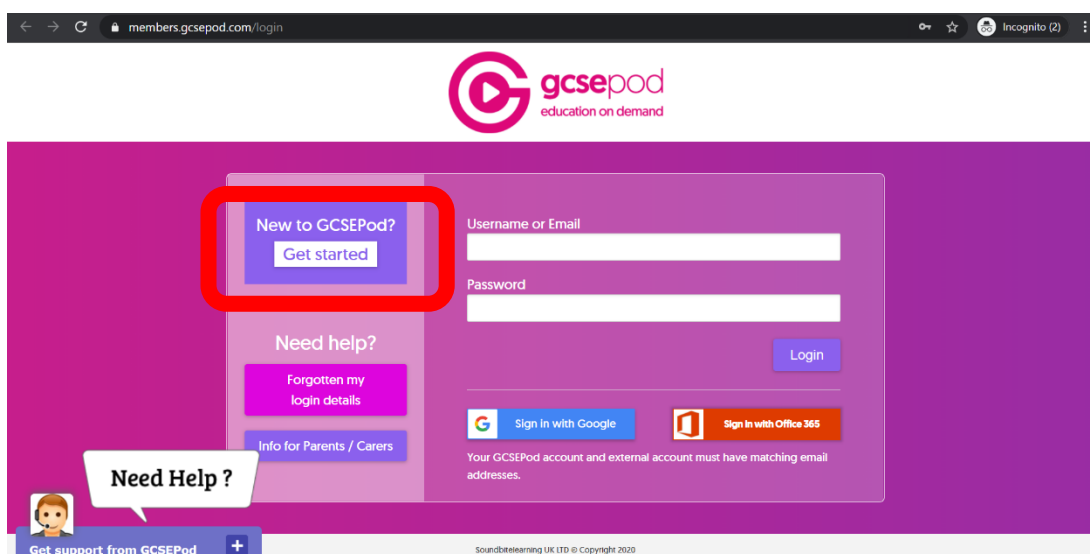

**GCSEPod**  
**Step-by-step login guide for students**

**Step 1**

Go to <https://www.gcsepod.com/>

**Step 2**

Click Login.

**Step 3**

Click the new to GCSEPod get started link.