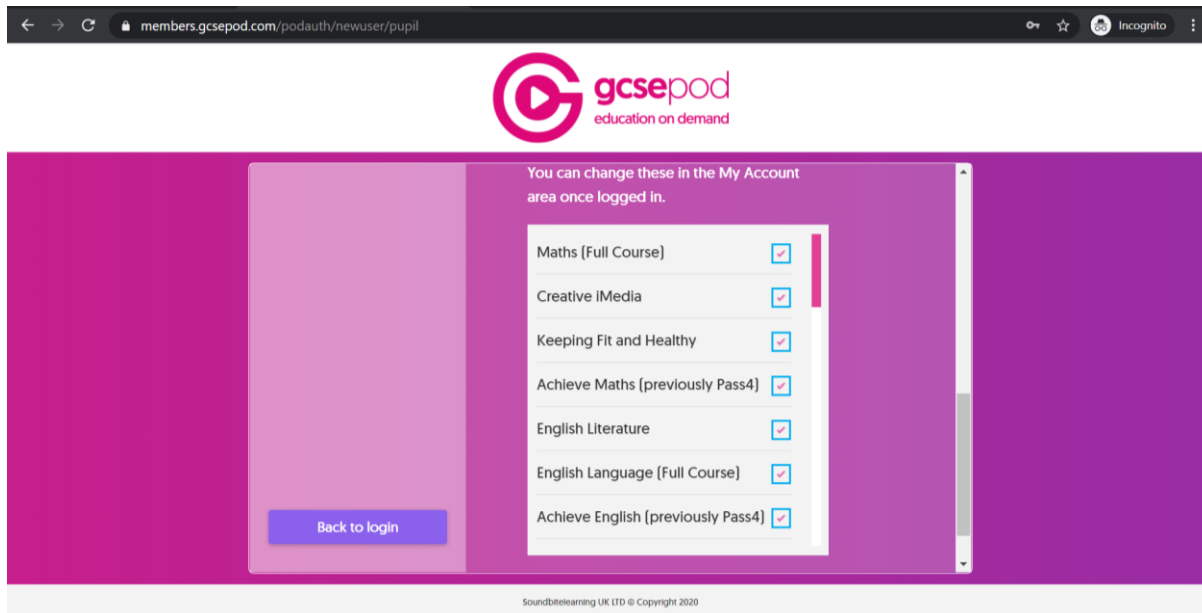

Step 6

Select the subjects you study. There are some additional Pod topics such as Keeping Fit and Healthy which will also be of use to you.

Step 7

Watch the video site tour by clicking the video tour link.