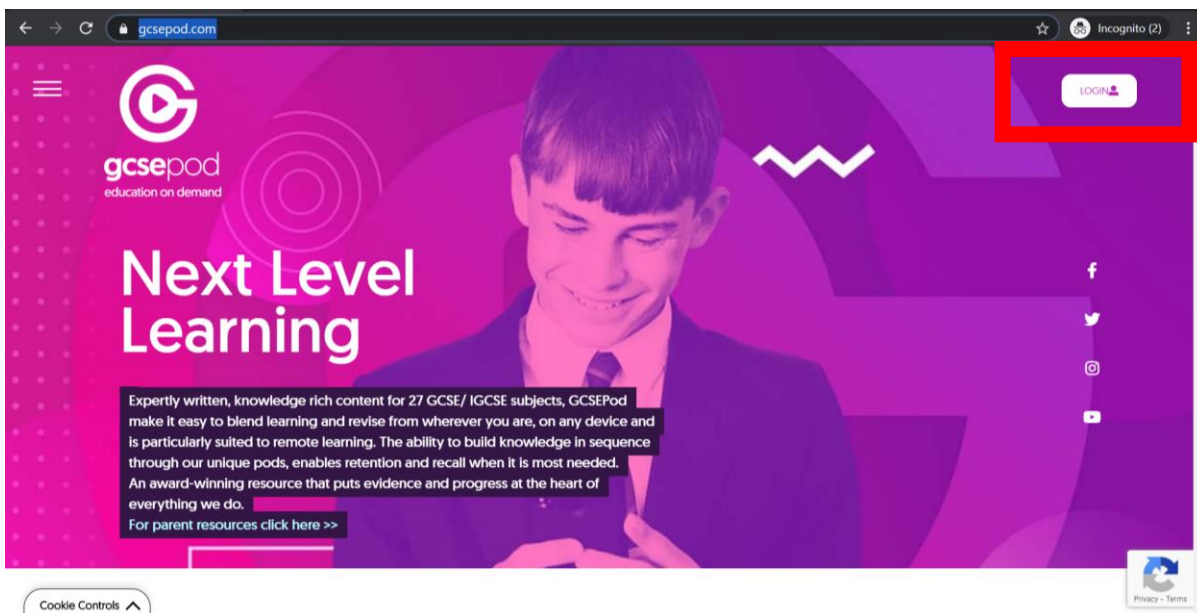

**GCSEPod**  
**Step-by-step login guide for students**

**Step 1**

Go to <https://www.gcsepod.com/>

**Step 2**

Click Login.

**Step 3**

Click the new to GCSEPod get started link.